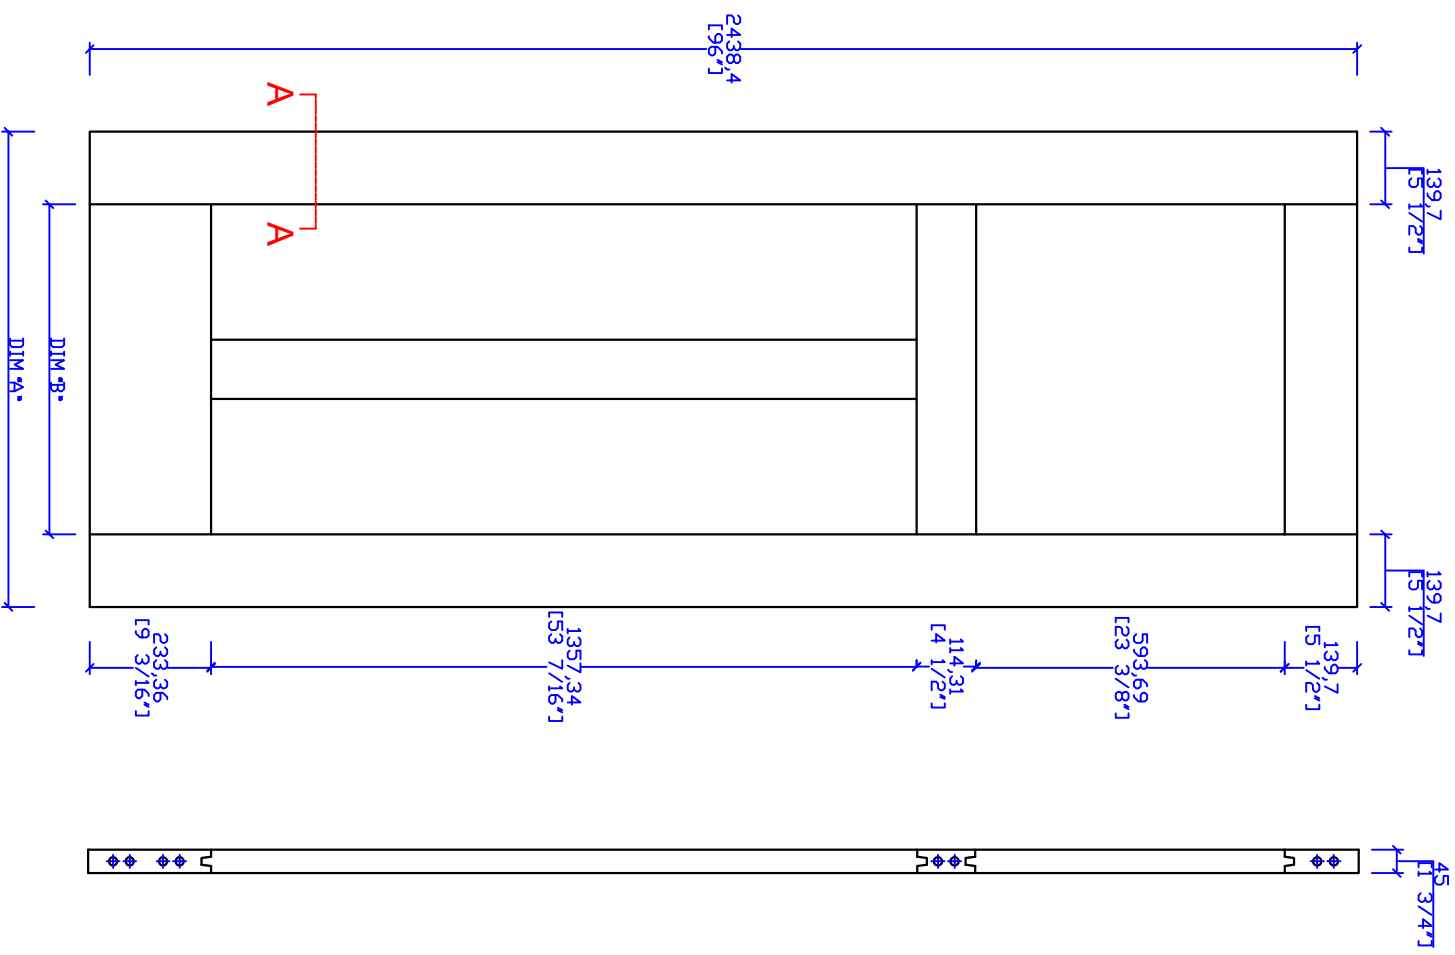

DOOR SIZE	DIM "A"	DIM "B"	PANEL SIZE	18mm
2-8	813 (32")	533.4 (21")	569x629 (22.4"x24.8")	245x1392 (9.646"x54.803")
3-0	914 (36")	635.0 (25")	670x629 (26.378"x24.8")	295x1392 (11.614"x54.803")

THIS DRAWING AND THE INFORMATION CONTAINED HEREIN IS PROPRIETARY TO TRIMLITE COMPANY AND SHALL NOT BE REPRODUCED, COPIED OR DISCLOSED IN WHOLE OR PART, OR USED FOR MANUFACTURE OR FOR ANY OTHER PURPOSE WITHOUT THE WRITTEN PERMISSION OF TRIMLITE COMPANY.

Rev. #	Description	Date	by Whom
A		2017.05.05	

TITLE  
**8403-FR**  
(1-3/4"x8-0") MDF

DRAWING NO. **T-8403FR-96-45**

LAYOUT 8/12 SCALE NTS DIMENSIONS mm/[in "]  
DRAWN BY: DATE

**TRIMLITE**